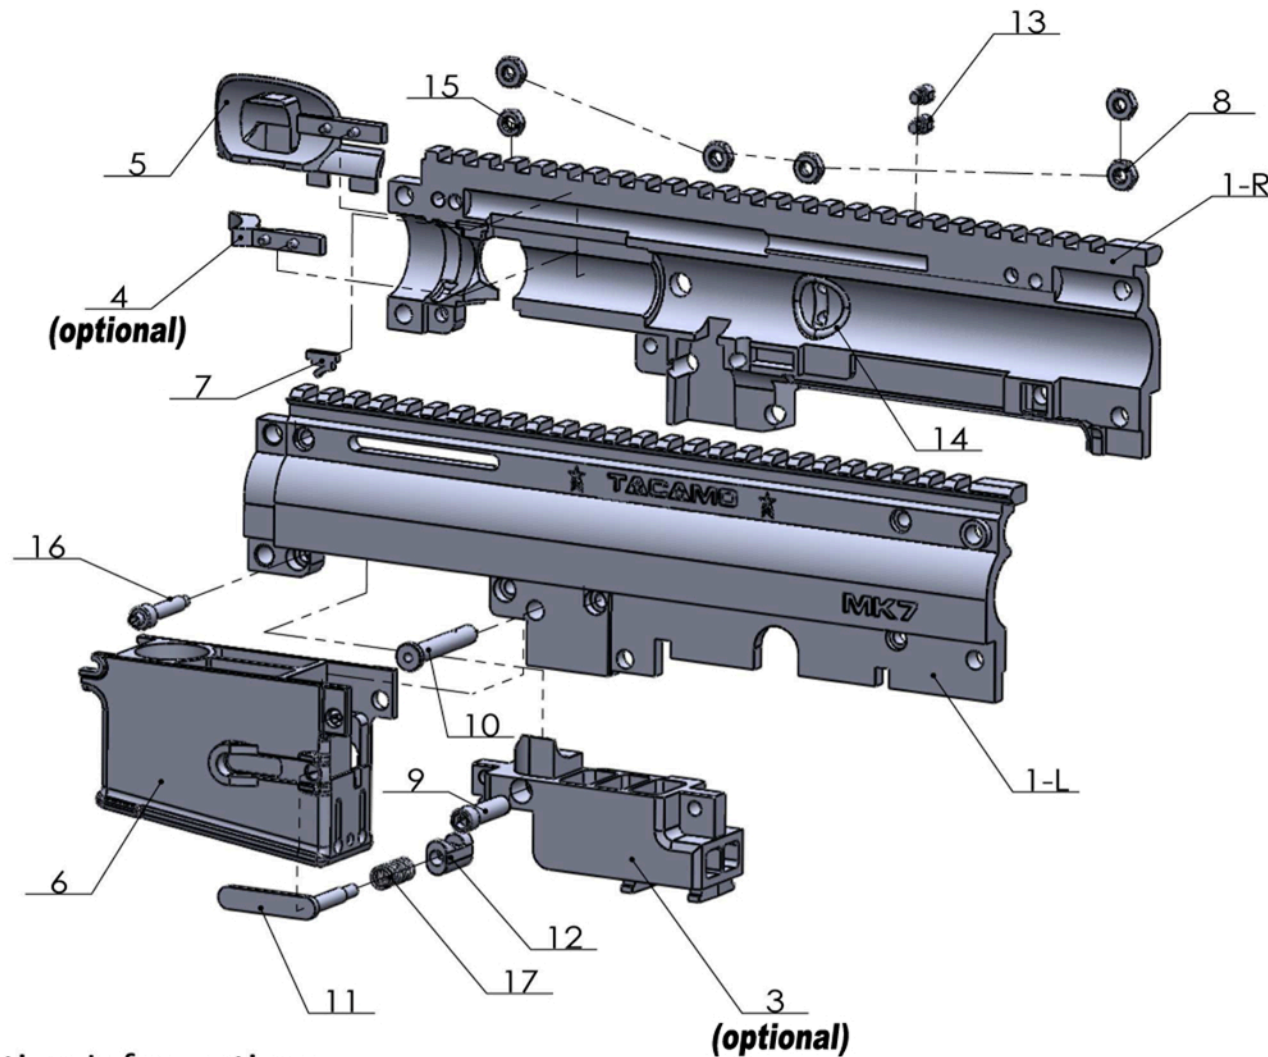

PARTS DIAGRAM

Part List

PART NO.	DESCRIPTION	QTY
MK7-1-L	MK7 Main Body Left	1
MK7-1-R	MK7 Main Body Right	1
MK7-3	Bottom Cover (optional)	1
MK7-4	Hook (optional)	1
MK7-5	Magazine Feed Cover	1
Mk7-6	Magazine Housing	1
MK7-7	Ball Stopper	1
MK7-8	Nut	5
MK7-9	Screw-1	1
MK7-10	Magazine Housing Pin	1
MK7-11	Magazine Hook	1
MK7-12	Magazine Release	1
MK7-13	Air Plug	2
MK7-14	O-Ring	1
MK7-15	Magazine Set Nut	1
MK7-16	Magazine Set Screw	1
MK7-17	Magazine Spring	1

Installation Information:

1. Verify that all the parts and the designated quantities are supplied in accordance to the part list table
2. Use your manufacture user manual as reference to disassemble and reassemble of the new parts provided
3. Additional installation guide and step by step installation videos are available at tacamopaintball.com/support/